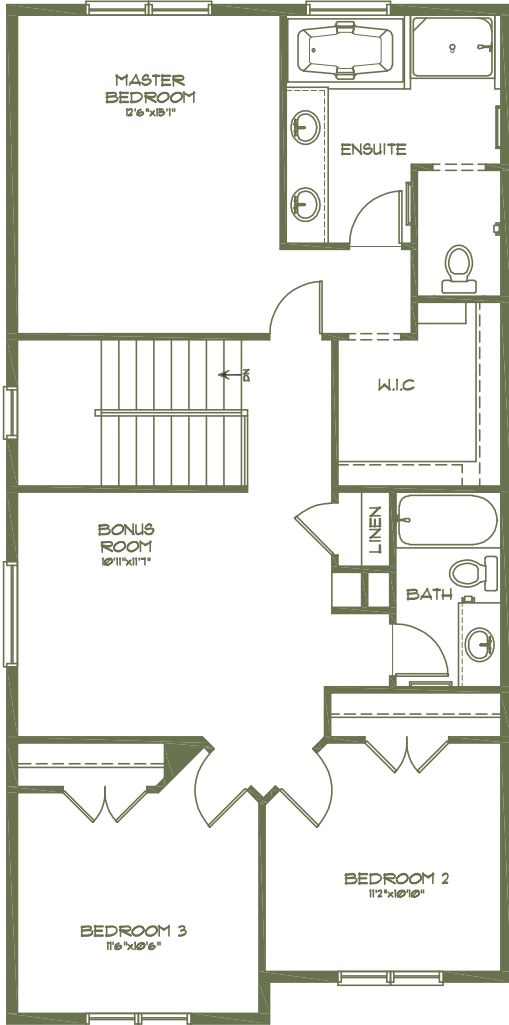

Craftsman

Farm House

32 Willow Street

This spacious 2080 Sq. Ft. 3 bedroom home has features for the whole family. A spa like 4 piece master bath room with a substantial walk in closet. The open concept main floor has an abundance of cupboard and counter space for any cooking enthusiastic along with an oversized pantry. The great room compliments the kitchen allowing for entertaining of guests around the built in fireplace. The upper flex room allows for more personal family enjoyment with space to spare for gaming for computer area.

Upper Floor
1,194 Sq.Ft.

Main Floor
980 Sq.Ft.

NOTES

Love Ur Home!