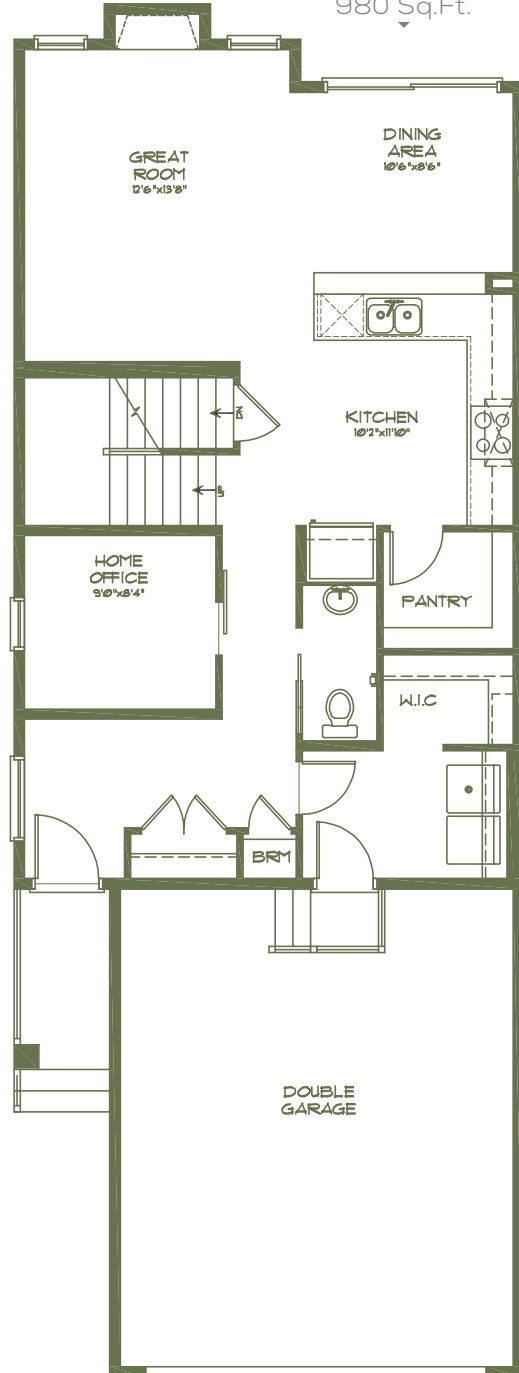

Craftsman

Farm House

32 Willow Street

This spacious 2080 Sq. Ft. 3 bedroom home has features for the whole family. A spa like 4 piece master bath room with a substantial walk in closet. The open concept main floor has an abundance of cupboard and counter space for any cooking enthusiastic along with an oversized pantry. The great room compliments the kitchen allowing for entertaining of guests around the built in fireplace. The upper flex room allows for more personal family enjoyment with space to spare for gaming for computer area.

Upper Floor
1,194 Sq.Ft.

Main Floor
980 Sq.Ft.

NOTES

Love Ur Home!