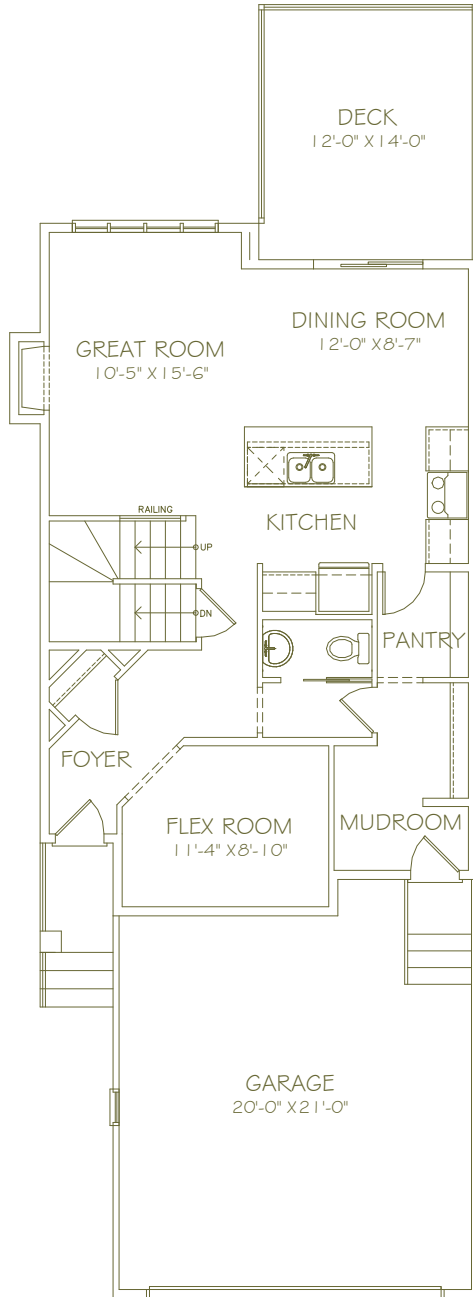

241 Willow Park

The Kenton is a home that understands the needs and flow of a family. 3 spacious bedrooms, 2.5 baths including an indulgent ensuite, upper laundry and large bonus room give your family lots of room to relax. The bright and spacious main floor features a large open kitchen and dining area, walk through pantry, and flex room.

Main Floor
857 Sq.Ft.

Upper Floor
1,245 Sq.Ft.

NOTES

Love Ur Home!