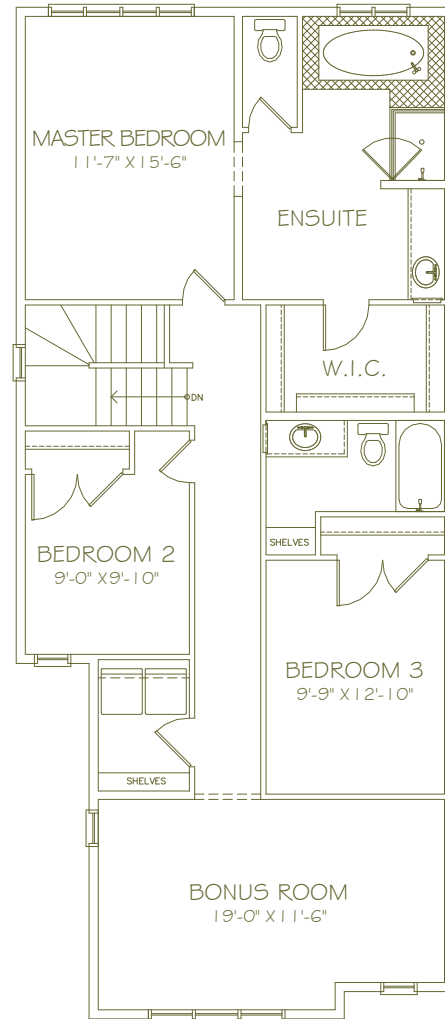

241 Willow Park

The Kenton is a home that understands the needs and flow of a family. 3 spacious bedrooms, 2.5 baths including an indulgent ensuite, upper laundry and large bonus room give your family lots of room to relax. The bright and spacious main floor features a large open kitchen and dining area, walk through pantry, and flex room.

Main Floor
857 Sq.Ft.

Upper Floor
1,245 Sq.Ft.

NOTES

Love Ur Home!