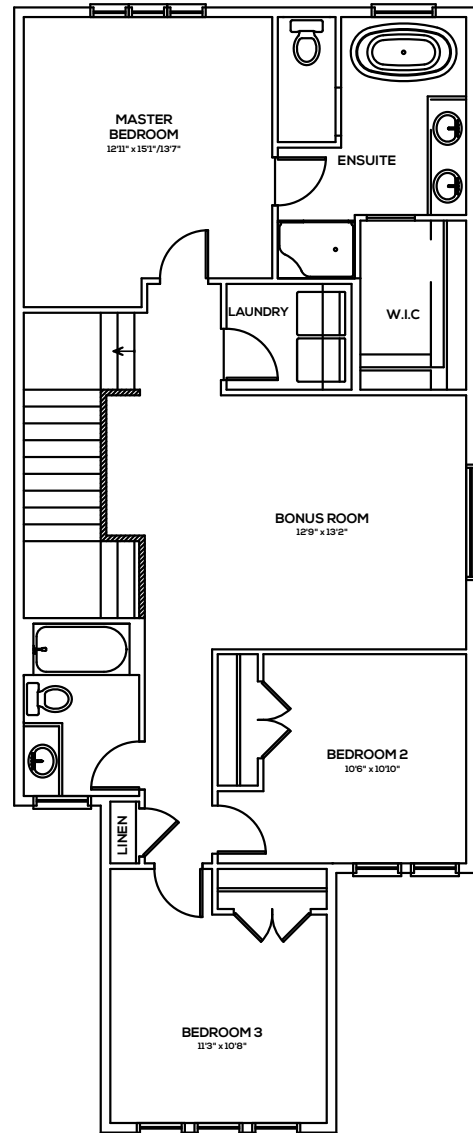

The Aspen is a spacious 2196 sq. ft. 3 bedrooms 2.5 bath home that has features for the whole family, like a spa-like 5 piece master bathroom and sizeable walk-in closet. The open concept main floor has an abundance of central living space, a large kitchen with a walk-in pantry plus a large mudroom. The great room complements the kitchen allowing for entertaining of guests around the built-in fireplace. The central bonus room on the second floor allows for more personal family enjoyment.

Main Floor
966 Sq. Ft.

Upper Floor
1,230 Sq. Ft.

NOTES

Love Ur Home!