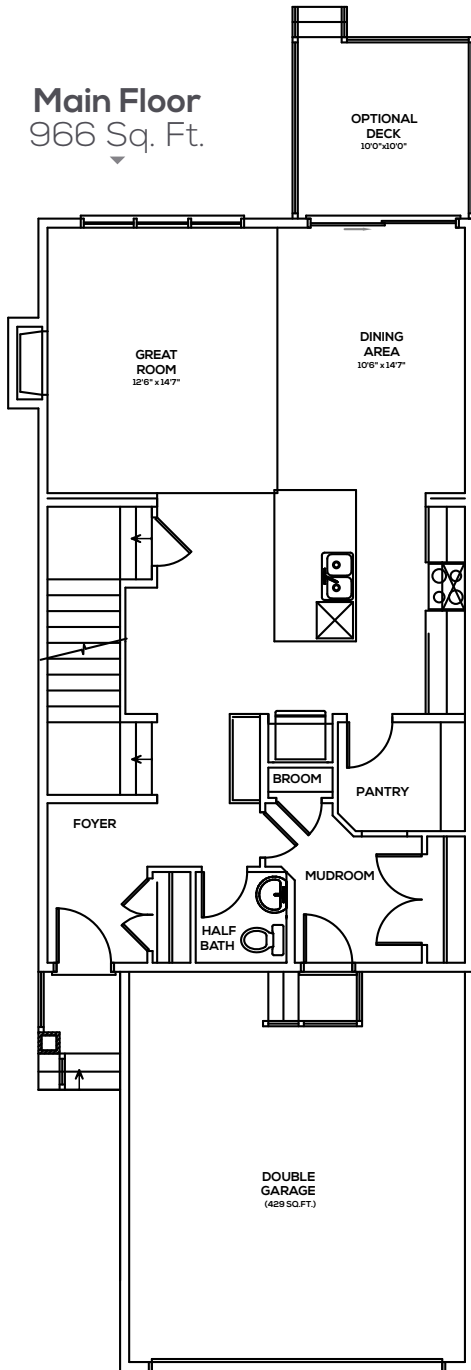

The Aspen is a spacious 2196 sq. ft. 3 bedrooms 2.5 bath home that has features for the whole family, like a spa-like 5 piece master bathroom and sizeable walk-in closet. The open concept main floor has an abundance of central living space, a large kitchen with a walk-in pantry plus a large mudroom. The great room complements the kitchen allowing for entertaining of guests around the built-in fireplace. The central bonus room on the second floor allows for more personal family enjoyment.

Main Floor
966 Sq. Ft.

Upper Floor
1,230 Sq. Ft.

NOTES

Love Ur Home!