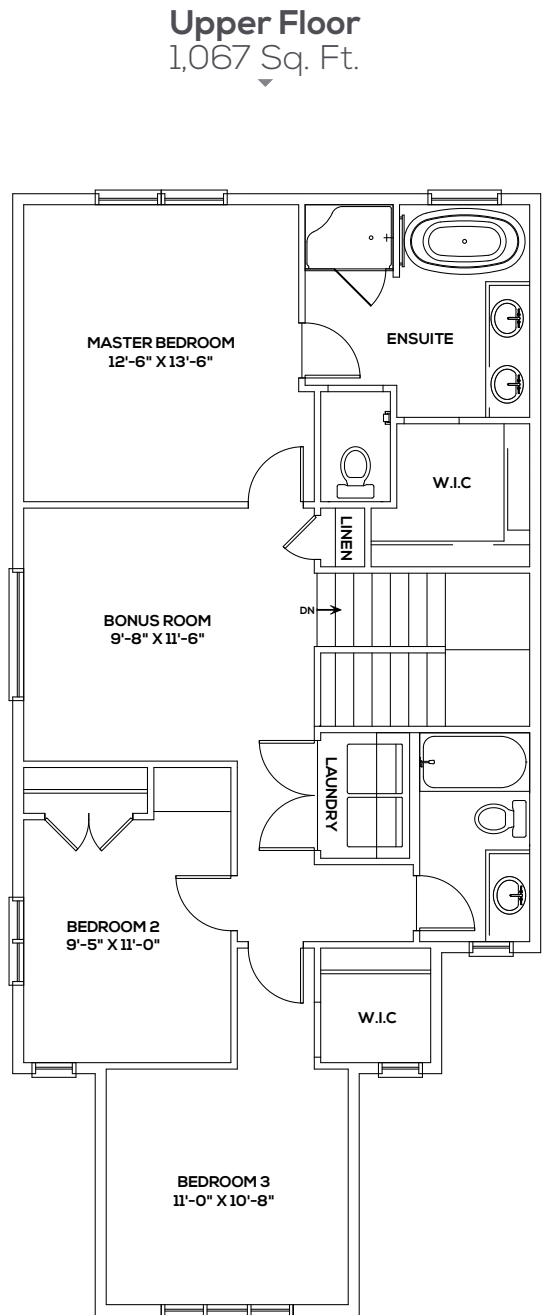

The Ash is a home that understands the needs and flow of a family. With 1815 Sq. ft. this spacious 3 bedroom, 2.5 bath home features an indulgent ensuite, upper laundry and large central bonus room. The bright and spacious main floor boasts a large open kitchen and dining area, organized mudroom and welcoming foyer.