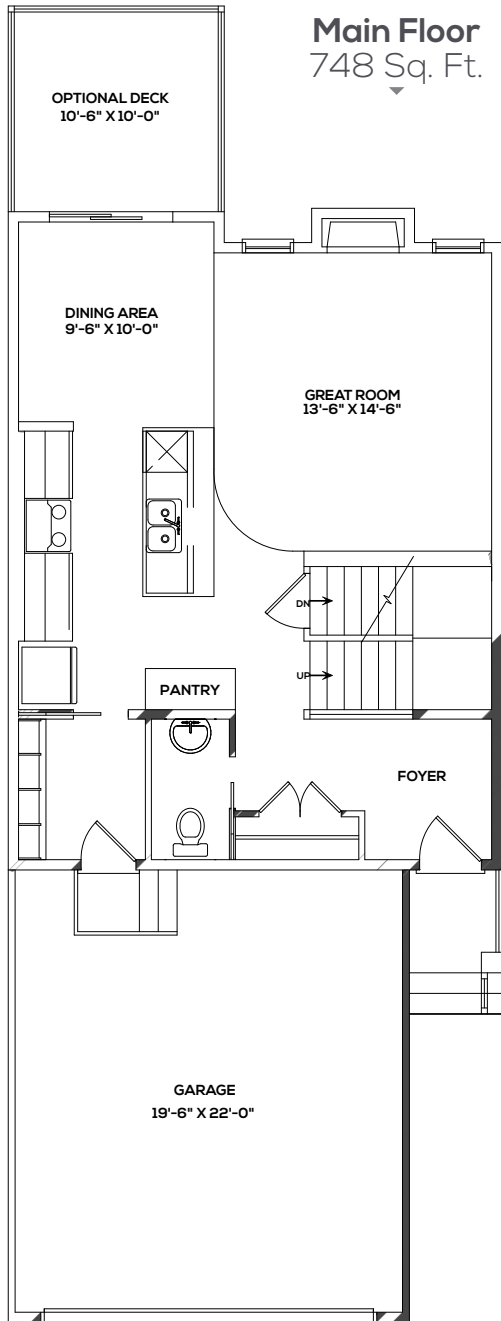

The Ash is a home that understands the needs and flow of a family. With 1815 Sq. ft. this spacious 3 bedroom, 2.5 bath home features an indulgent ensuite, upper laundry and large central bonus room. The bright and spacious main floor boasts a large open kitchen and dining area, organized mudroom and welcoming foyer.