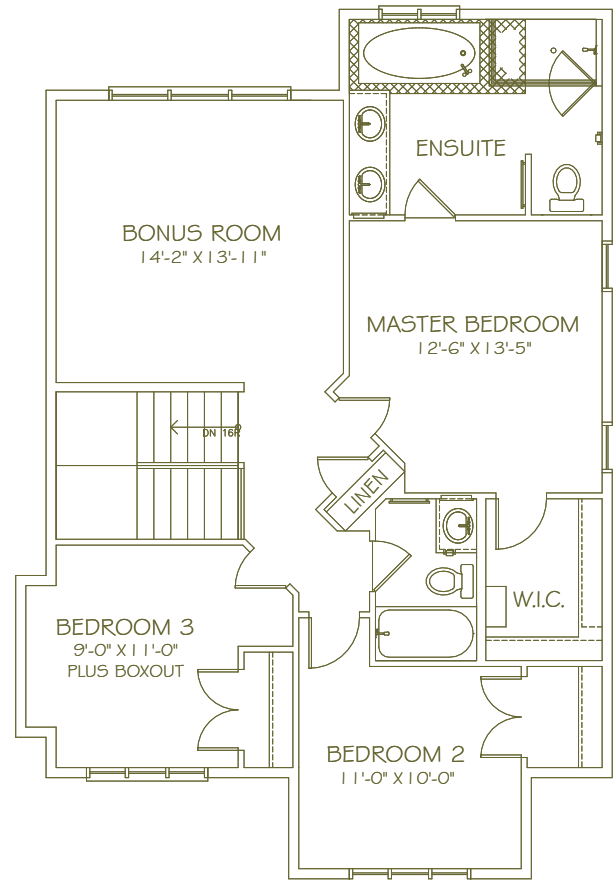

89 WILLOW CLOSE

This spacious family home is great for entertaining with an open concept main floor and large upper bonus room. Also featured are 3 generous bedrooms, 2.5 bathrooms featuring a luxurious ensuite, and main floor laundry. This bright and spacious home has it all!

Main Floor
846 Sq.Ft.

Upper Floor
1,078 Sq.Ft.

NOTES

Love Ur Home!