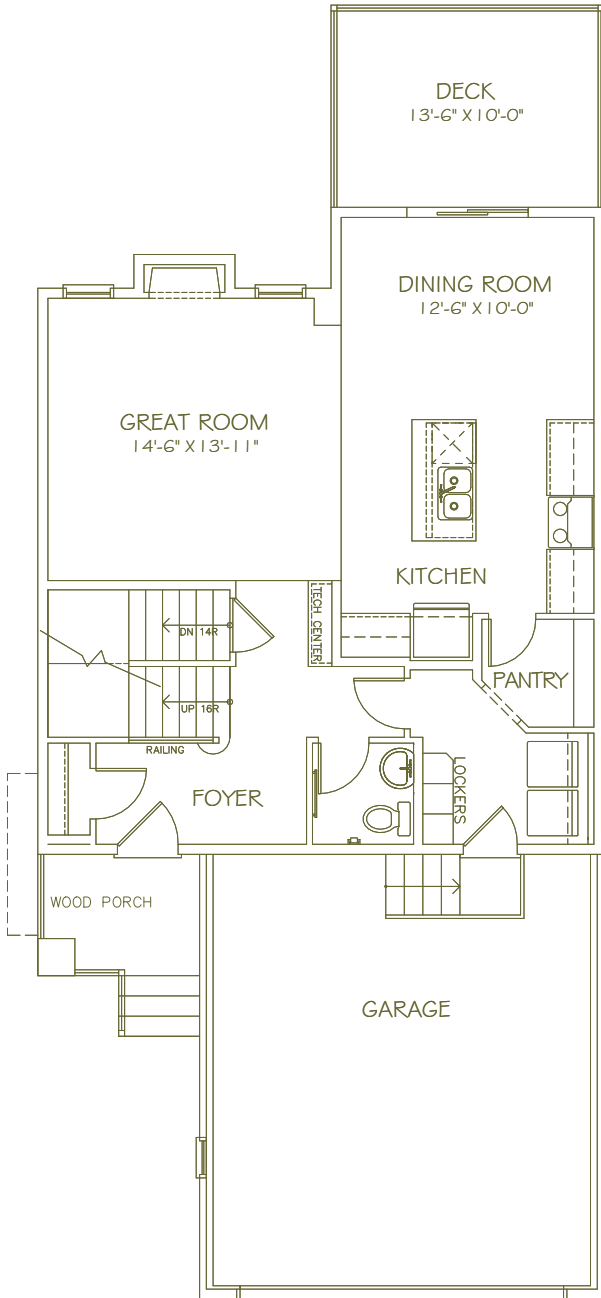

89 WILLOW CLOSE

This spacious family home is great for entertaining with an open concept main floor and large upper bonus room. Also featured are 3 generous bedrooms, 2.5 bathrooms featuring a luxurious ensuite, and main floor laundry. This bright and spacious home has it all!

Main Floor
846 Sq.Ft.

Upper Floor
1,078 Sq.Ft.

NOTES

Love Ur Home!