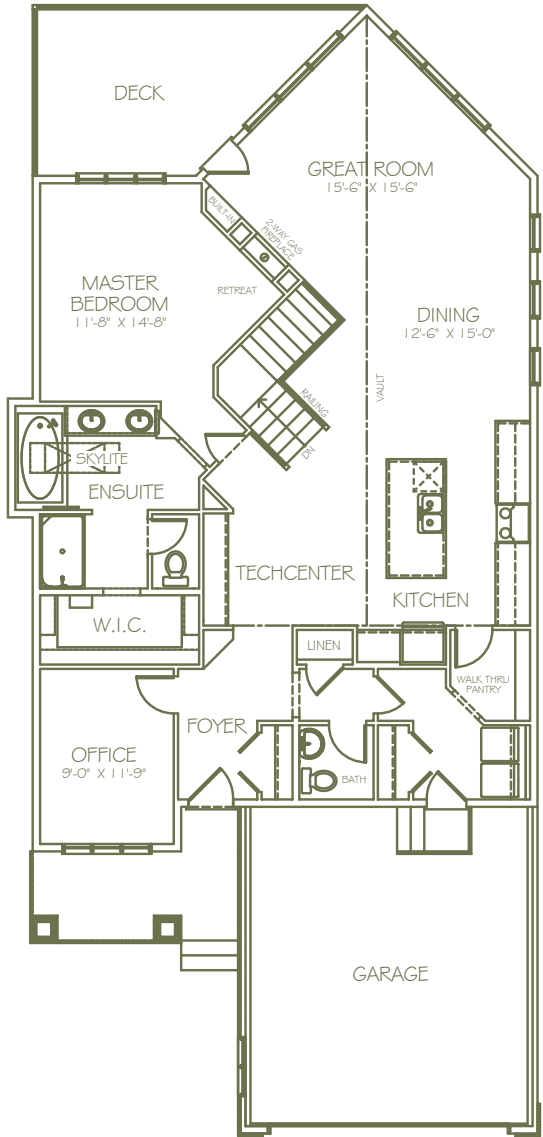

This luxurious family home features 3 spacious bedrooms including a generous master bedroom with ensuite, walk in closet, and fireplace. The main living space is vast and includes a great room with inviting stone faced fireplace showcasing a custom mantle and built-ins. Its contemporary gourmet kitchen features an efficient walk through pantry and galley layout with large island.

**Main Floor**  
1,621 Sq.Ft.

**Lower Floor**  
1,218 Sq.Ft.

**NOTES**

\_\_\_\_\_  
 \_\_\_\_\_  
 \_\_\_\_\_

*Love Ur Home!*