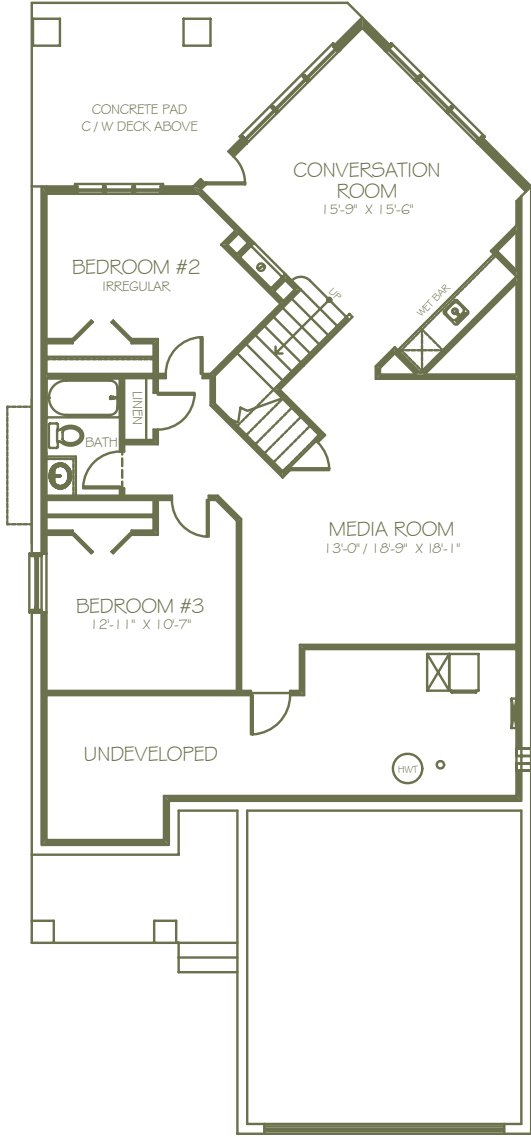

This luxurious family home features 3 spacious bedrooms including a generous master bedroom with ensuite, walk in closet, and fireplace. The main living space is vast and includes a great room with inviting stone faced fireplace showcasing a custom mantle and built-ins. Its contemporary gourmet kitchen features an efficient walk through pantry and galley layout with large island.

**Main Floor**  
1,621 Sq.Ft.

**Lower Floor**  
1,218 Sq.Ft.

**NOTES**

\_\_\_\_\_  
 \_\_\_\_\_  
 \_\_\_\_\_

*Love Ur Home!*