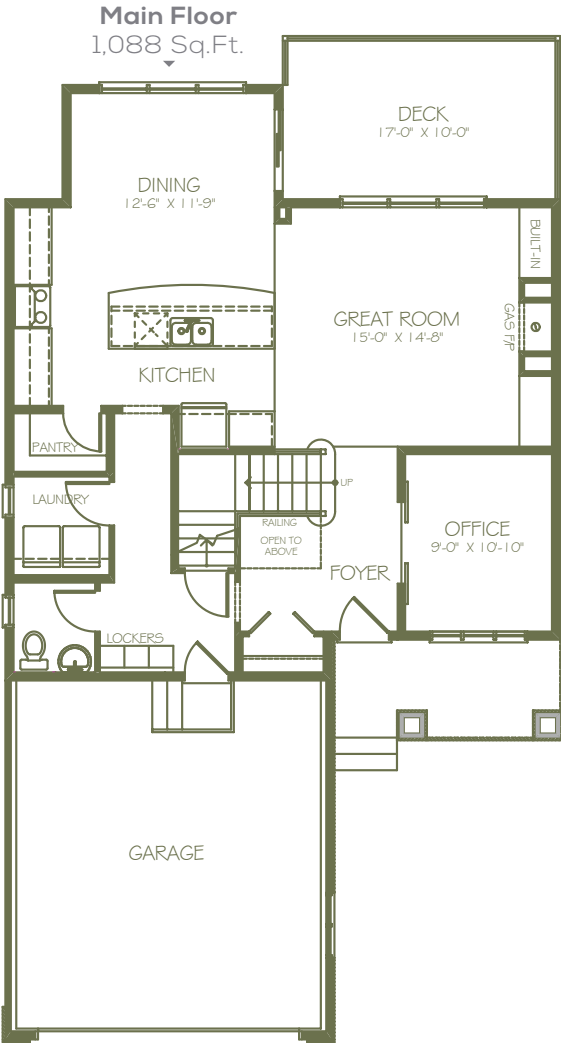

This gorgeous family home features 3 generous bedrooms including a spectacular master and large ensuite. The Lynx has ample efficient storage space including a fantastic laundry room and walk in pantry. With a beautiful modern open concept kitchen set off by a lovely dining room this home has it all!