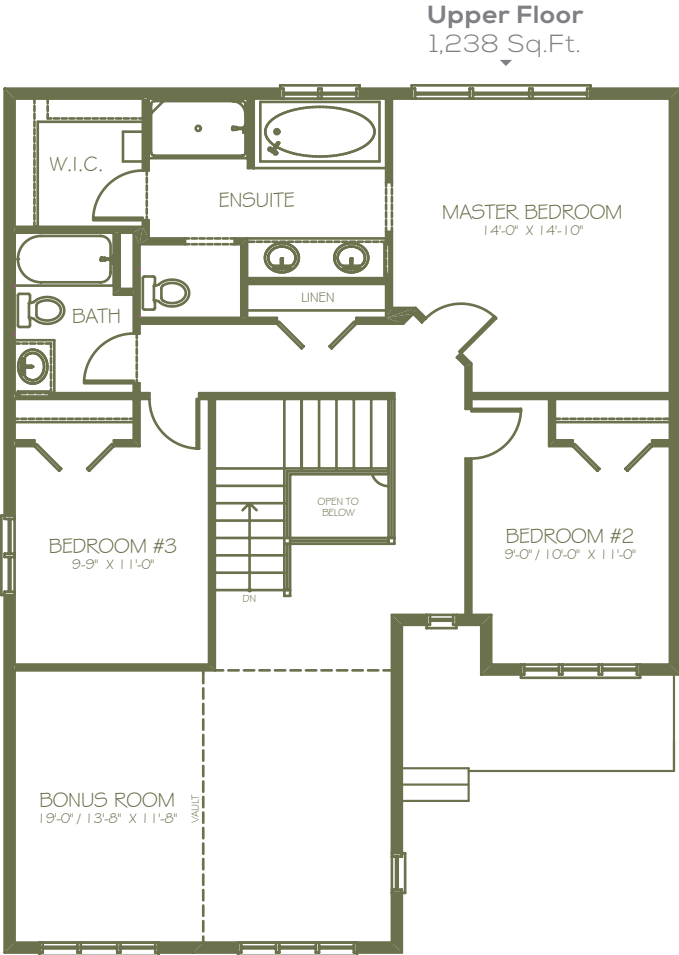

This gorgeous family home features 3 generous bedrooms including a spectacular master and large ensuite. The Lynx has ample efficient storage space including a fantastic laundry room and walk in pantry. With a beautiful modern open concept kitchen set off by a lovely dining room this home has it all!

NOTES

Love Ur Home!